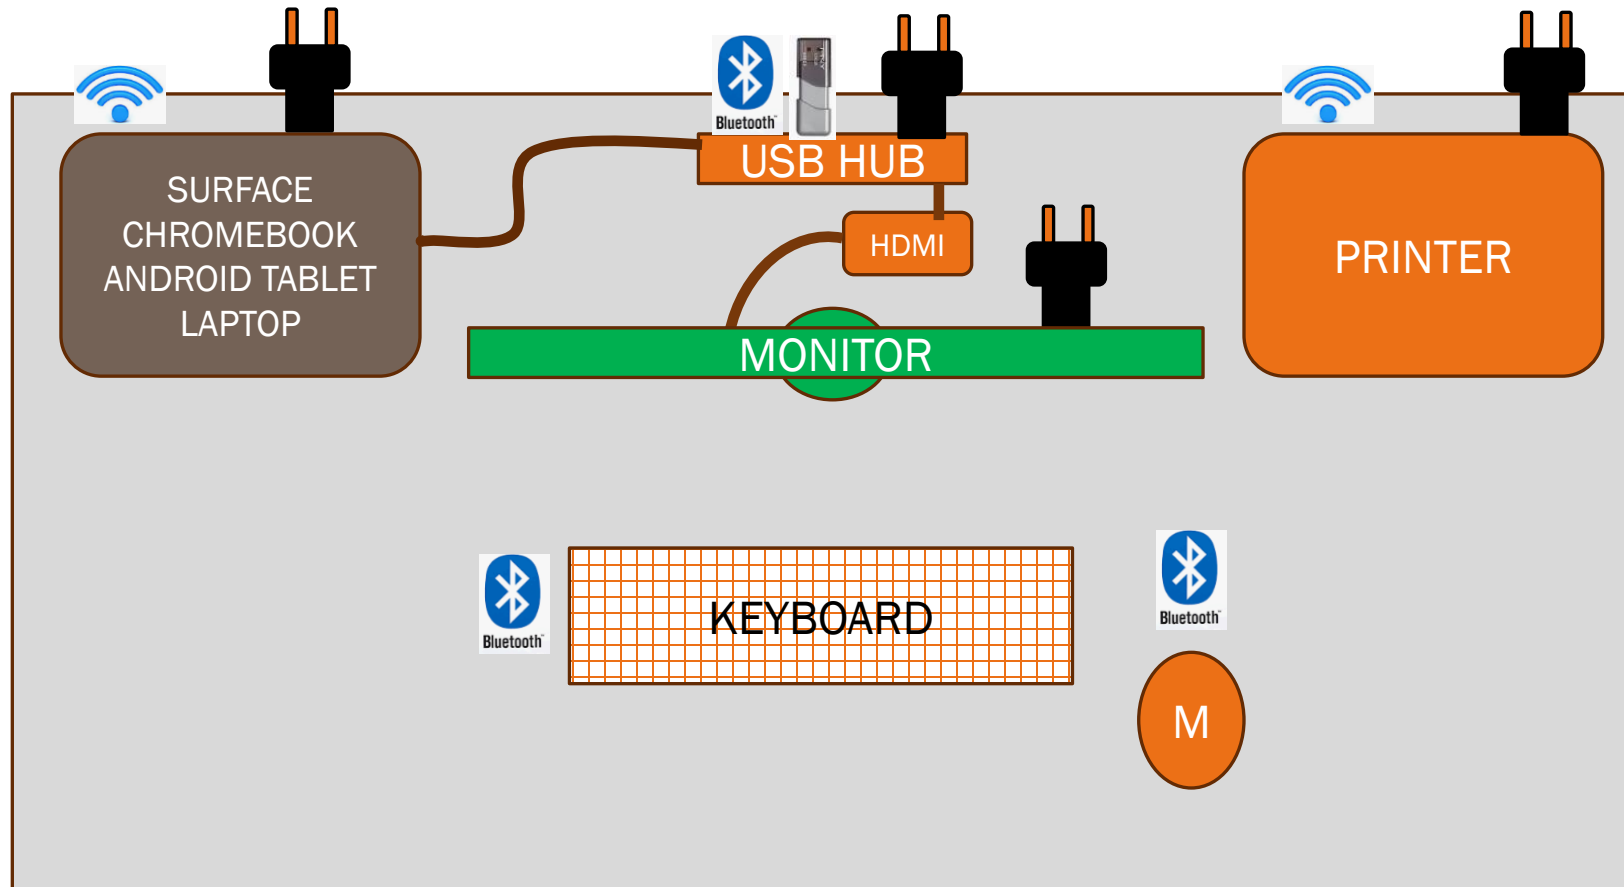

Can Any Of These Replace Your Laptop or Home Computer ?